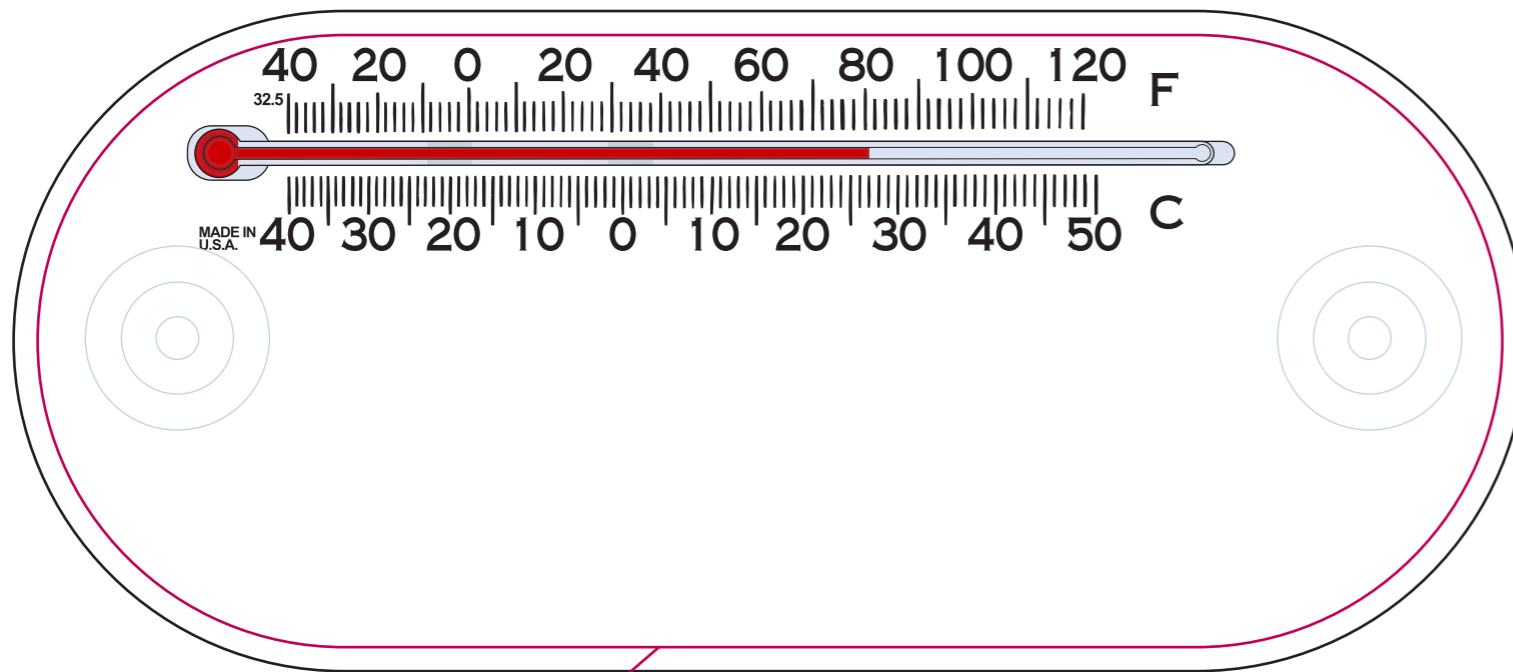

#461 Large White Indoor/Outdoor Thermometer
(3 1/8" x 7 7/8")

When doing one color imprint
the scale must be the same
color as the impint

Imprint