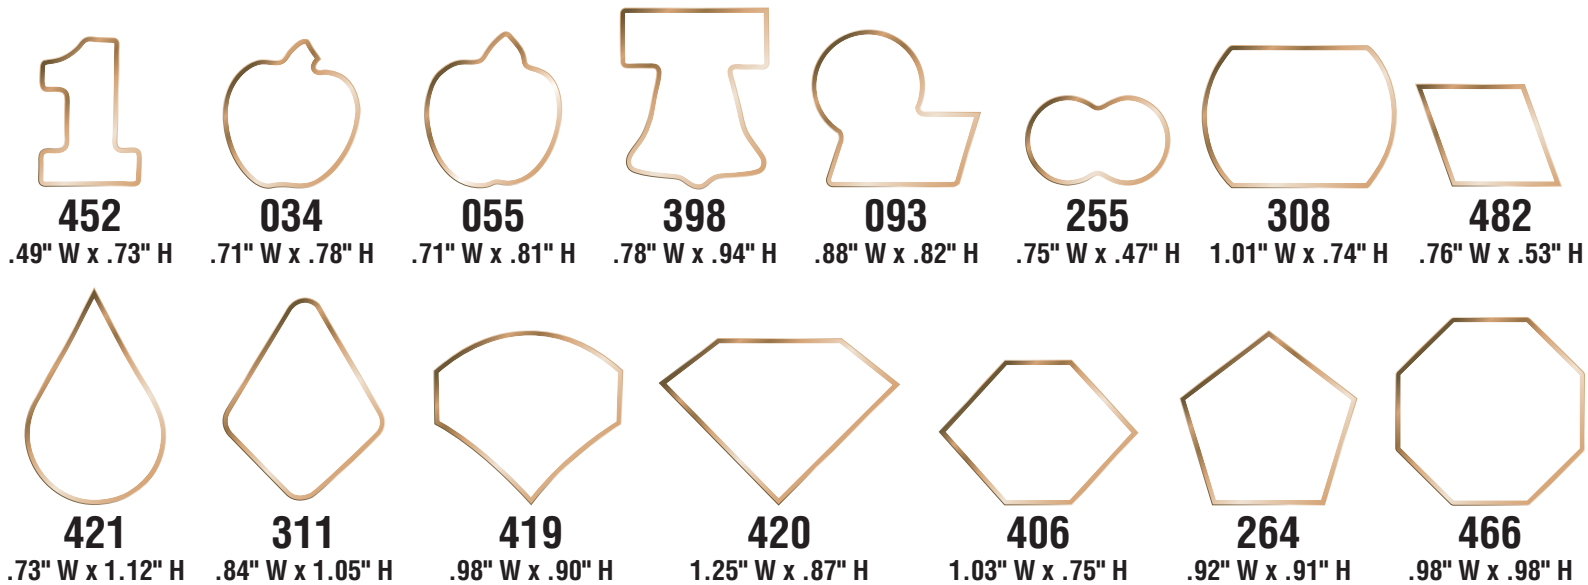

MISCELLANEOUS

INDIVIDUAL PIN TEMPLATES AVAILABLE AT LARLU.COM