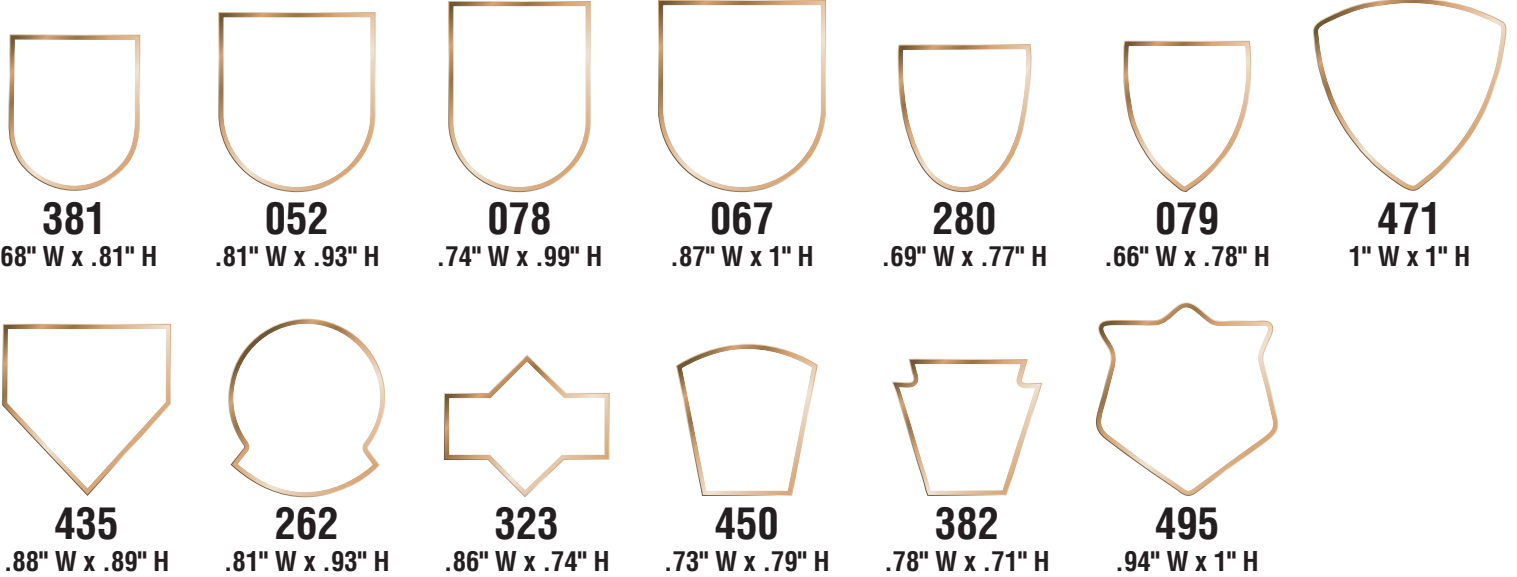

PRINTED LAPEL PINS – GROUP 1 – SMALL – PAGE 1 OF 3

NOTE: SIZES LISTED ARE FINISHED PIN SIZES

SHIELDS