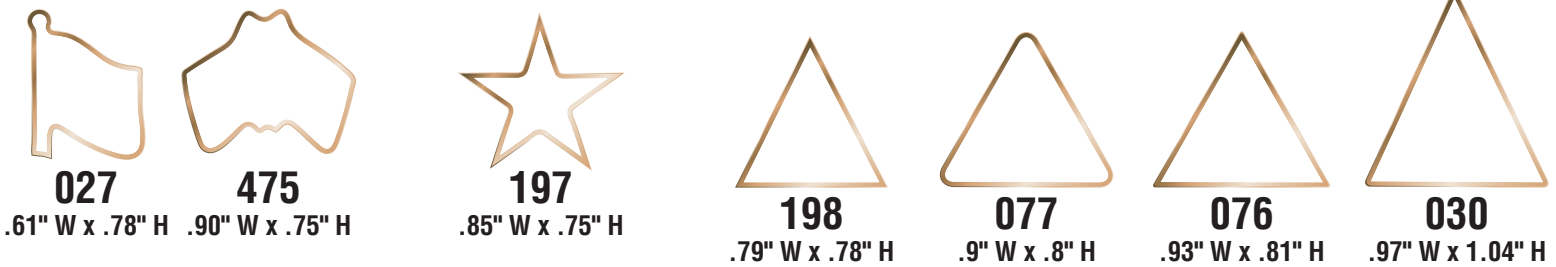

FLAGS

STAR

TRIANGLES